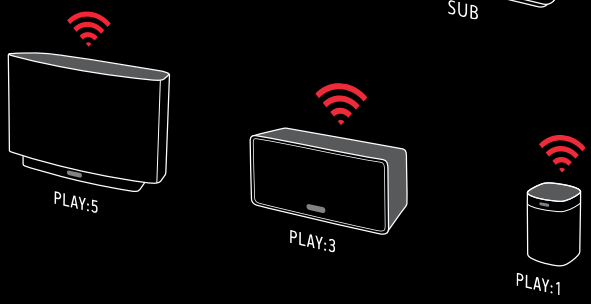

Zone-specific bass, treble, balance, and volume controls

Dimensions (H x W x D)/Weight

89 x 185 x 207 mm (3.50 x 7.28 x 8.15 in.) / 2.3 kg (5.1 lb)

ROCK-SOLID WIRELESS

SONOS BRIDGE

Perfect for setting up Sonos when your router isn't in a room where you want music.

No rewiring. No complex programming. Simply connect the BRIDGE to your router and place your Sonos player anywhere in the house. And as your system grows, BRIDGE links all your Sonos components with one touch, streaming rock-solid wireless from room to room.

CONTROL MADE EASY

Can't find the remote? That's because there isn't one. Wirelessly take control of your Sonos player with your smartphone, tablet or computer and play a different song in every room or the same song everywhere in perfect sync.