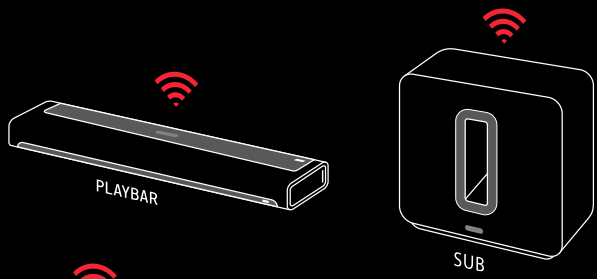

Zone-specific bass, treble, balance, and volume controls

Dimensions (H x W x D)/Weight

89 x 185 x 207 mm (3.50 x 7.28 x 8.15 in.) / 2.3 kg (5.1 lb)

ROCK-SOLID WIRELESS

SONOS BRIDGE

Perfect for setting up Sonos when your router isn't in a room where you want music.

No rewiring. No complex programming. Simply connect the BRIDGE to your router and place your Sonos player anywhere in the house. And as your system grows, BRIDGE links all your Sonos components with one touch, streaming rock-solid wireless from room to room.