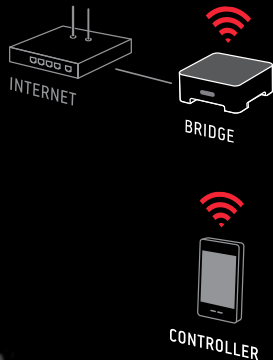

Zone-specific bass, treble, balance, and volume controls

Dimensions (H x W x D)/Weight

89 x 185 x 207 mm (3.50 x 7.28 x 8.15 in.) / 2.3 kg (5.1 lb)

ROCK-SOLID WIRELESS

SONOS BRIDGE

Perfect for setting up Sonos when your router isn't in a room where you want music.

No rewiring. No complex programming. Simply connect the BRIDGE to your router and place your Sonos player anywhere in the house. And as your system grows, BRIDGE links all your Sonos components with one touch, streaming rock-solid wireless from room to room.

CONTROL MADE EASY

Can't find the remote? That's because there isn't one. Wirelessly take control of your Sonos player with your smartphone, tablet or computer and play a different song in every room or the same song everywhere in perfect sync.