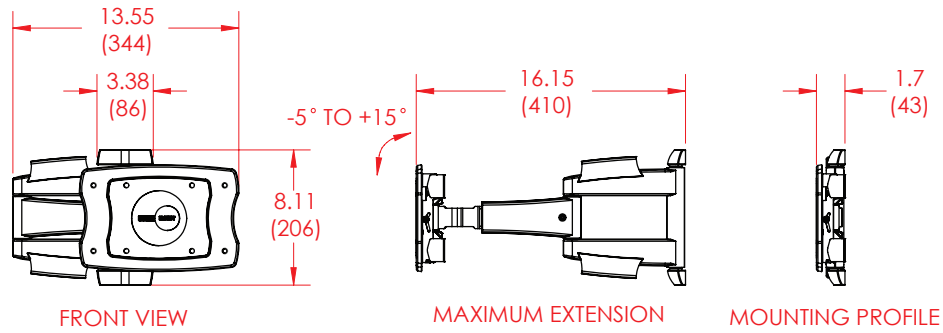

## Product Specifications

**Fits most:** 13" - 32" TVs

**Supports up to:** 50 lbs (22.7 kg)

**Tilt:** -5° to +15°

**Mounting profile:** 1.81" (46mm)

**Maximum extension:** 16.15" (410mm)

**VESA compliant:** 100x100 and 100x200

## Product Benefits

- Arms completely nest for a discreet 1.81" (46mm) mounting profile
- Tilt, pan and swivel for maximum viewing flexibility

With OmniMount's low profile full motion mounts, you get everything you want in one mount – the functionality and versatility of a full motion mount in a compact and discreet design.

## Series

FULL MOTION MOUNTS

TILT MOUNTS

FIXED MOUNTS

07262011

# ULPC-S technical data sheet

inches (mm)

	Stock Code	Packaging UPC	MC UPC
Americas	1004535-1	728901023736	728901717185
International	1004535INT-1	728901023736	728901717185

	Dimensions WxDxH Inches (mm)	Wt lbs (kg)	Qty
Box	12.4 x 15 x 3.5 (315x380x90)	7 (3.2)	NA
MC	15.8 x 25.8 x 7.5 (400x655x190)	29.1 (13.2)	4