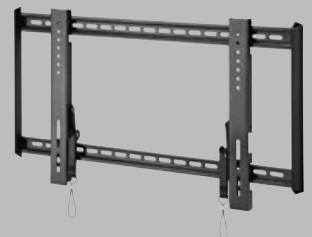

# ULPC-S product information sheet

The Ultra Low Profile Series of fixed, tilt and full motion mounts offers a sleek and slim design without compromising functionality. With an impressively low 1.81" (46mm) mounting profile, the ULPC-S is a small full motion mount perfectly suited for those applications where seamless integration counts most.

## Product Specifications

**Fits most:** 13" - 32" TVs

**Supports up to:** 50 lbs (22.7 kg)

**Tilt:** -5° to +15°

**Mounting profile:** 1.81" (46mm)

**Maximum extension:** 16.15" (410mm)

**VESA compliant:** 100x100 and 100x200

## Product Benefits

- Arms completely nest for a discreet 1.81" (46mm) mounting profile
- Tilt, pan and swivel for maximum viewing flexibility

With OmniMount's low profile full motion mounts, you get everything you want in one mount – the functionality and versatility of a full motion mount in a compact and discreet design.

## Series

FULL MOTION MOUNTS

TILT MOUNTS

FIXED MOUNTS

07262011