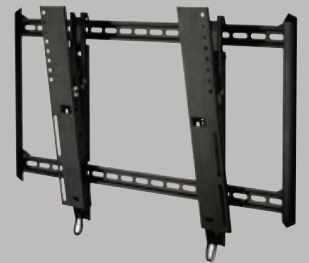

TILT MOUNTS