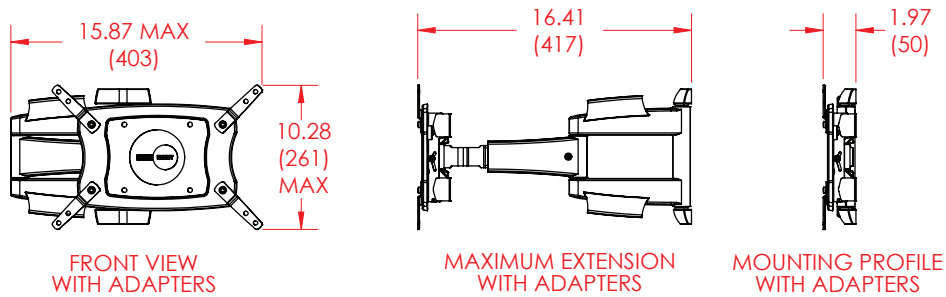

## Product Specifications

**Fits most:** 13" - 32" TVs

**Supports up to:** 50 lbs (22.7 kg)

**Tilt:** -5° to +15°

**Mounting profile:** 1.81" (46mm)

**Maximum extension:** 16.15" (410mm)

**VESA compliant:** 100x100 and 100x200

## Product Benefits

- Arms completely nest for a discreet 1.81" (46mm) mounting profile
- Tilt, pan and swivel for maximum viewing flexibility

With OmniMount's low profile full motion mounts, you get everything you want in one mount – the functionality and versatility of a full motion mount in a compact and discreet design.

## Series

FULL MOTION MOUNTS

TILT MOUNTS

FIXED MOUNTS

07262011

# ULPC-S technical data sheet

inches (mm)

	Stock Code	Packaging UPC	MC UPC
Americas	1004535-1	728901023736	728901717185
International	1004535INT-1	728901023736	728901717185

	Dimensions WxDxH Inches (mm)	Wt lbs (kg)	Qty
Box	12.4 x 15 x 3.5 (315x380x90)	7 (3.2)	NA
MC	15.8 x 25.8 x 7.5 (400x655x190)	29.1 (13.2)	4