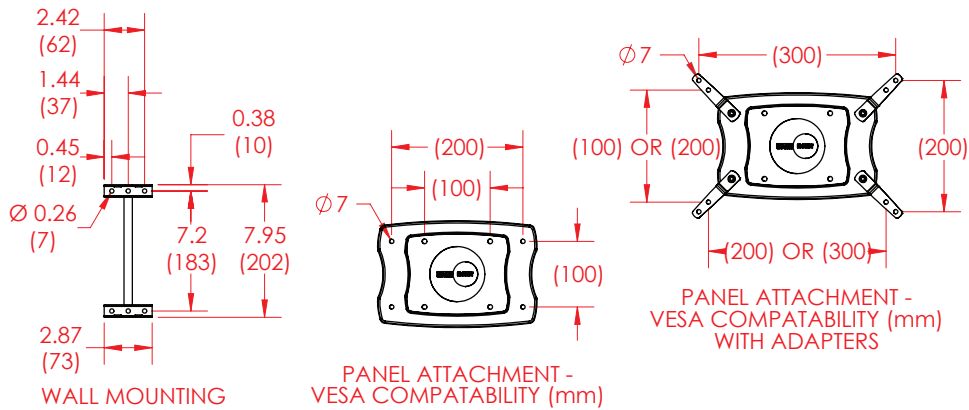

## Series

FULL MOTION MOUNTS

TILT MOUNTS

FIXED MOUNTS

07262011

# ULPC-S technical data sheet

inches (mm)

	Stock Code	Packaging UPC	MC UPC
Americas	1004535-1	728901023736	728901717185
International	1004535INT-1	728901023736	728901717185

	Dimensions WxDxH Inches (mm)	Wt lbs (kg)	Qty
Box	12.4 x 15 x 3.5 (315x380x90)	7 (3.2)	NA
MC	15.8 x 25.8 x 7.5 (400x655x190)	29.1 (13.2)	4