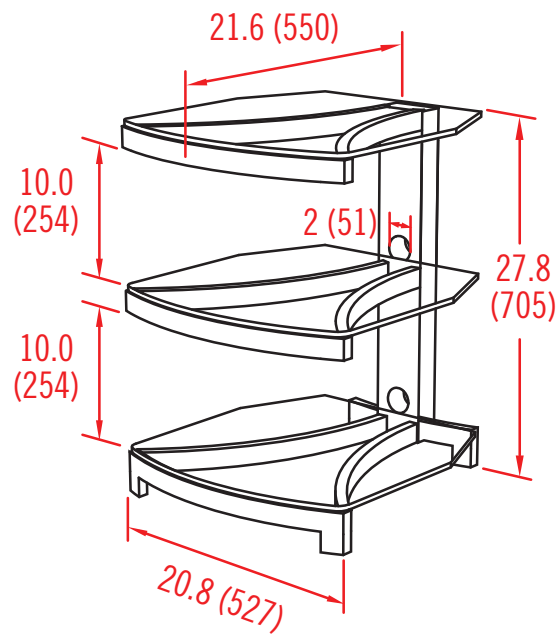

SPECIFICATIONS

- 10mm tempered glass shelves support up to 50 lbs (22.7 kg) each
- Available in Dark with black glass and Grey with clear glass
- 20.5" w x 27.8" h x 21.5" d

The Stellar Series

Floor Stands

SPECIFICATIONS

- 10mm tempered glass shelves support up to 50 lbs (22.7 kg) each
- Available in Dark with black glass and Grey with clear glass
- 20.5" w x 27.8" h x 21.5" d

	Color	Stock Code	Packaging UPC
Americas	Dark	1004225-1	728901022074
International	Dark	1002577-1	728901013232
Americas	Grey	1001812-1	728901013300
International	Grey	1002181-1	728901013300

	Dimensions WxDxH inches (mm)	Wt lbs (kg)
Product Box	45.5 x 24.8 x 6.3 (1155x630x160)	77.2 (35)

Box Contents	Qty
Back post	1
Base frame	1
Shelf bracket	2
Glass shelf	3

Box Contents	Qty
Foot protector	4
Complete furniture assembly hardware kit	1
Instruction manual	1

G303

inches (mm)