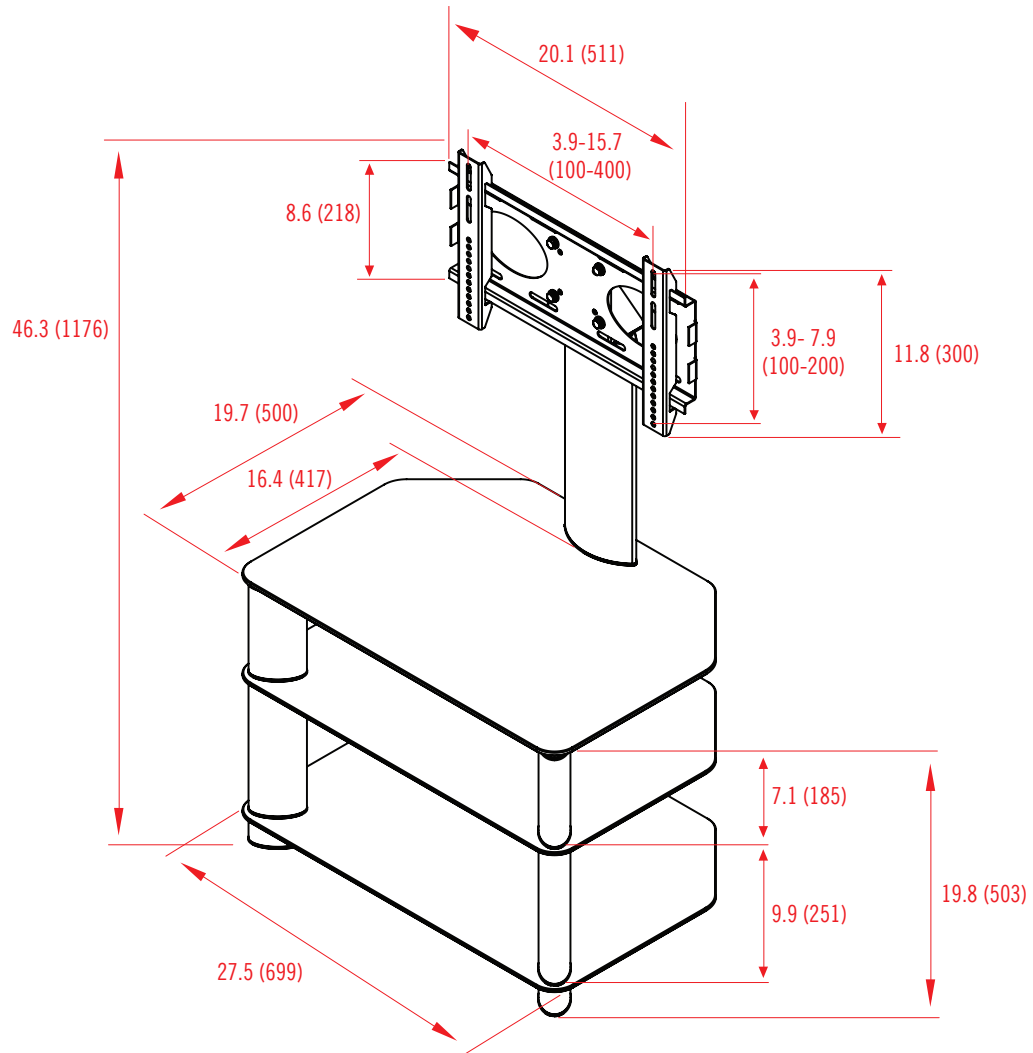

Modena 37FP

inches (mm)