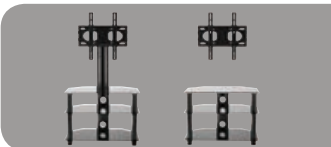

## Modena 37FP

The Core Collection is OmniMount's tried and true furniture collection made up of several different series of steel and glass A/V furniture. With clean lines, black glass and various high-gloss finishes, these pieces blend seamlessly into any environment. As the newest in the Core Collection, the Modena Series offers a unique, versatile approach to displaying flat panels in any home theater. Use the Modena 37FP in any of three ways: as a flat panel floor stand when a wall installation is not preferred or possible, as a separate piece of furniture and wall mount, or as a standalone video table without the post and mount.

The Modena 37FP can be used as a flat panel floor stand, or the mount and table can be separated to use individually

### BENEFITS

- Uniquely designed to be used as a flat panel floor stand, or separate video table and mount
- Ideal for corners or flat against a wall
- Pans 30° left and right to adjust viewing angle (when used as flat panel floor stand)
- Low 1.5" mounting profile (when used as separate wall mount)
- Includes universal adapter for greater panel compatibility
- Lift n' Lock™ allows you to easily attach your flat panel to the mount
- Open area shelves accommodate multiple components
- Neatly route and organize wires through cable management post
- Locking system secures panel to mount

### BENEFITS

- Uniquely designed to be used as a flat panel floor stand, or separate video table and mount
- Ideal for corners or flat against a wall
- Pans 30° left and right to adjust viewing angle (when used as flat panel floor stand)
- Low 1.5" mounting profile (when used as separate wall mount)
- Includes universal adapter for greater panel compatibility
- Lift n' Lock™ allows you to easily attach your flat panel to the mount
- Open area shelves accommodate multiple components
- Neatly route and organize wires through cable management post
- Locking system secures panel to mount
- Plastic feet protect floors
- Easy to assemble