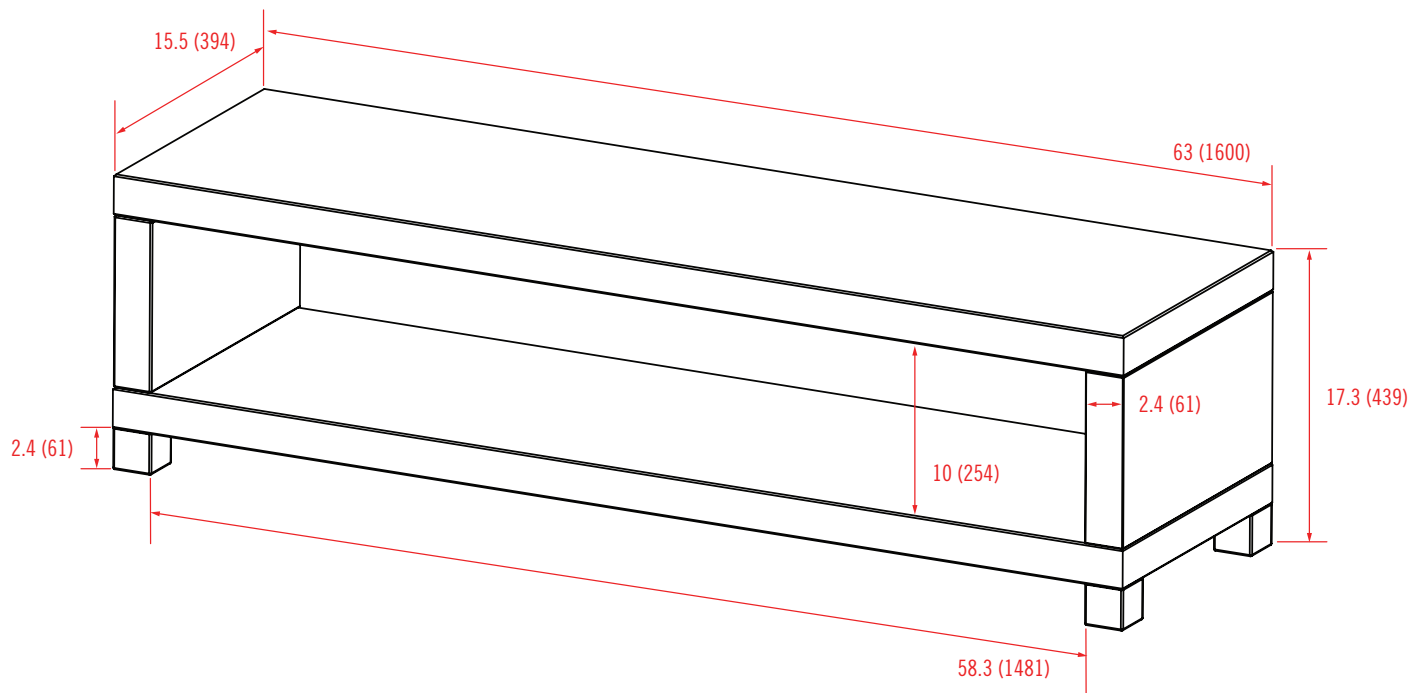

SPECIFICATIONS

- Accommodates up to 63" flat panels and 65" DLPs
- Top shelf supports up to 150 lbs (68 kg)
- Component shelf supports up to 80 lbs (36.6 kg)
- Available in Espresso
- 63" w x 17.3" h x 15.5" d

- Open area accommodates multiple components
- Neatly route and organize wires through cable management channel
- Chrome legs accent dark finish
- Rubberized feet protect floors

SPECIFICATIONS

- Accommodates up to 63" flat panels and 65" DLPs
- Top shelf supports up to 150 lbs (68 kg)
- Component shelf supports up to 80 lbs (36.6 kg)
- Available in Espresso
- 63"w x 17.3"h x 15.5"d

	Color	Stock Code	Packaging UPC
Americas	ESP	1004196-1	728901022265
International	ESP	1004196INT-1	728901022265

	Dimensions WxDxH inches (mm)	Wt lbs (kg)
Product Box	66.1 x 19 x 10 (1679x483x254)	58.6 (26.6)

Echo 63

inches (mm)