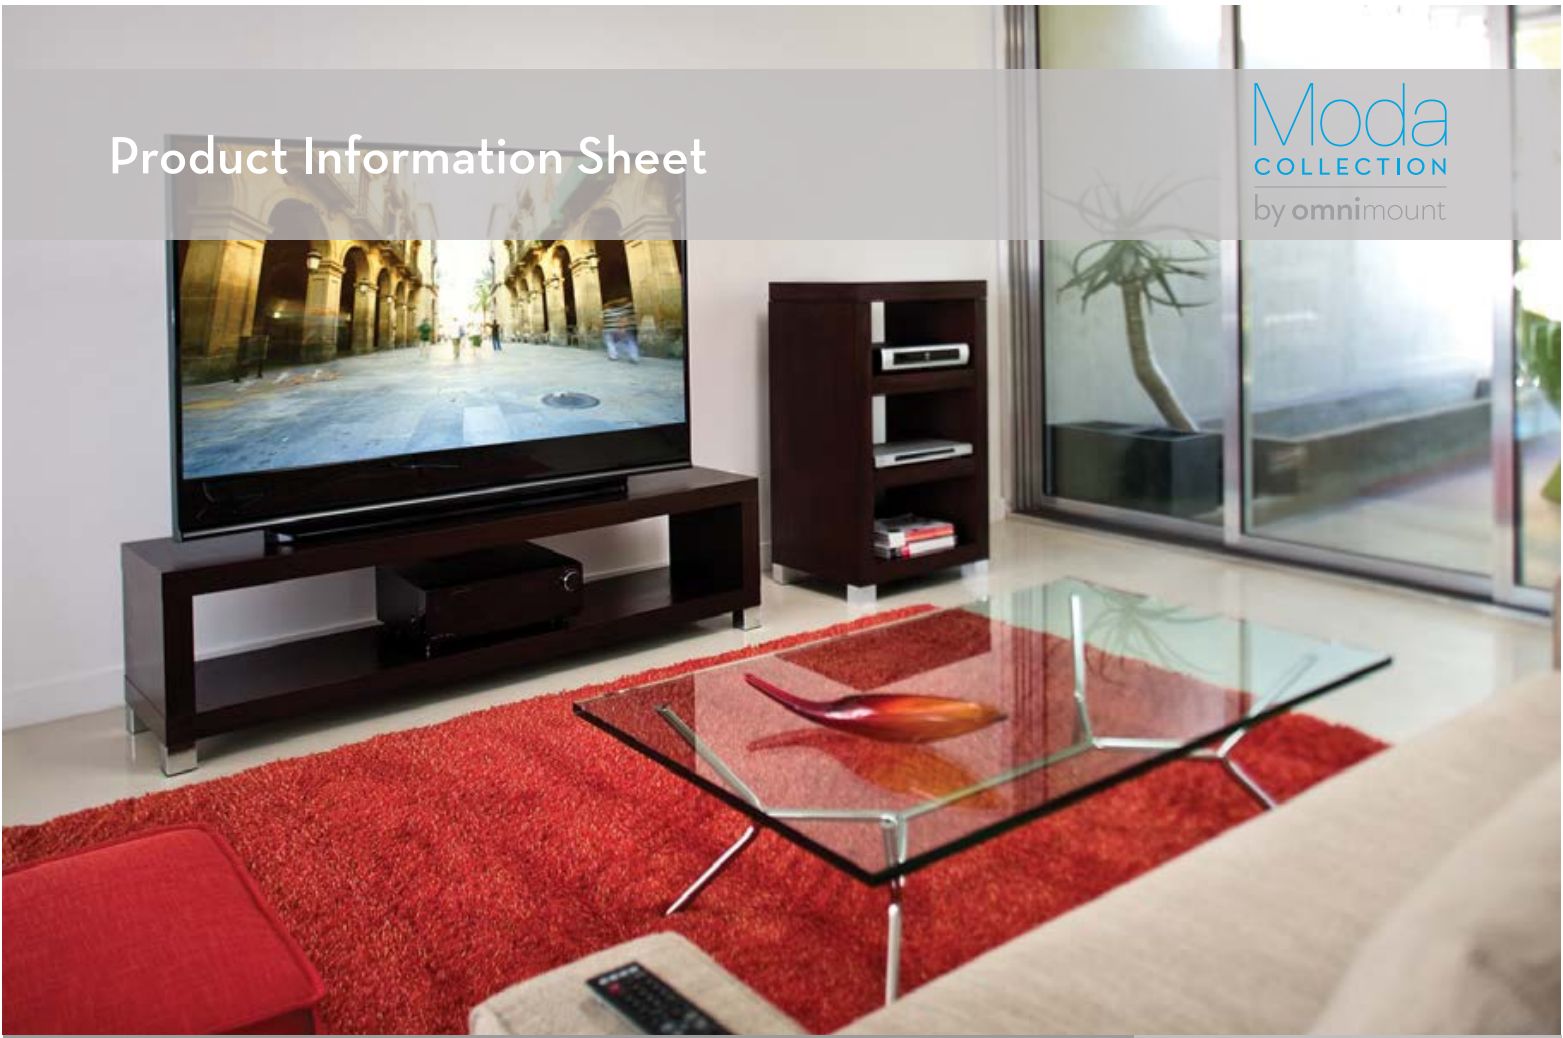

Product Information Sheet

Moda
COLLECTION
by omnimount

Echo 63

With unique and contemporary designs, the Moda Collection of home theater furniture strikes an ideal balance of aesthetics and functionality. Each piece in the collection - which includes everything from tables to wall furniture - is designed with ample space for components and cable management with an emphasis on high design. Designed to complement a minimalist's sense of style, the Echo 63 provides a simple, unobstructed view to show off audio and video equipment. Clean lines and a dark espresso finish echo a modern aesthetic.

An indented channel lines the back of the furniture, allowing A/V cables to tuck neatly out of sight

BENEFITS

- Open area accommodates multiple components
- Neatly route and organize wires through cable management channel
- Chrome legs accent dark finish
- Rubberized feet protect floors

SPECIFICATIONS

- Accommodates up to 63" flat panels and 65" DLPs
- Top shelf supports up to 150 lbs (68 kg)
- Component shelf supports up to 80 lbs (36.6 kg)
- Available in Espresso
- 63" w x 17.3" h x 15.5" d

Box Contents	Qty
Side panel	2
Top panel	1
Bottom panel	1
Chrome leg	4
Rubberized feet protector	4
Hardware kit	1
Instruction manual	1

With unique and contemporary designs, the Moda Collection of home theater furniture strikes an ideal balance of aesthetics and functionality. Each piece in the collection - which includes everything from tables to wall furniture - is designed with ample space for components and cable management with an emphasis on high design. Designed to complement a minimalist's sense of style, the Echo 63 provides a simple, unobstructed view to show off audio and video equipment. Clean lines and a dark espresso finish echo a modern aesthetic.