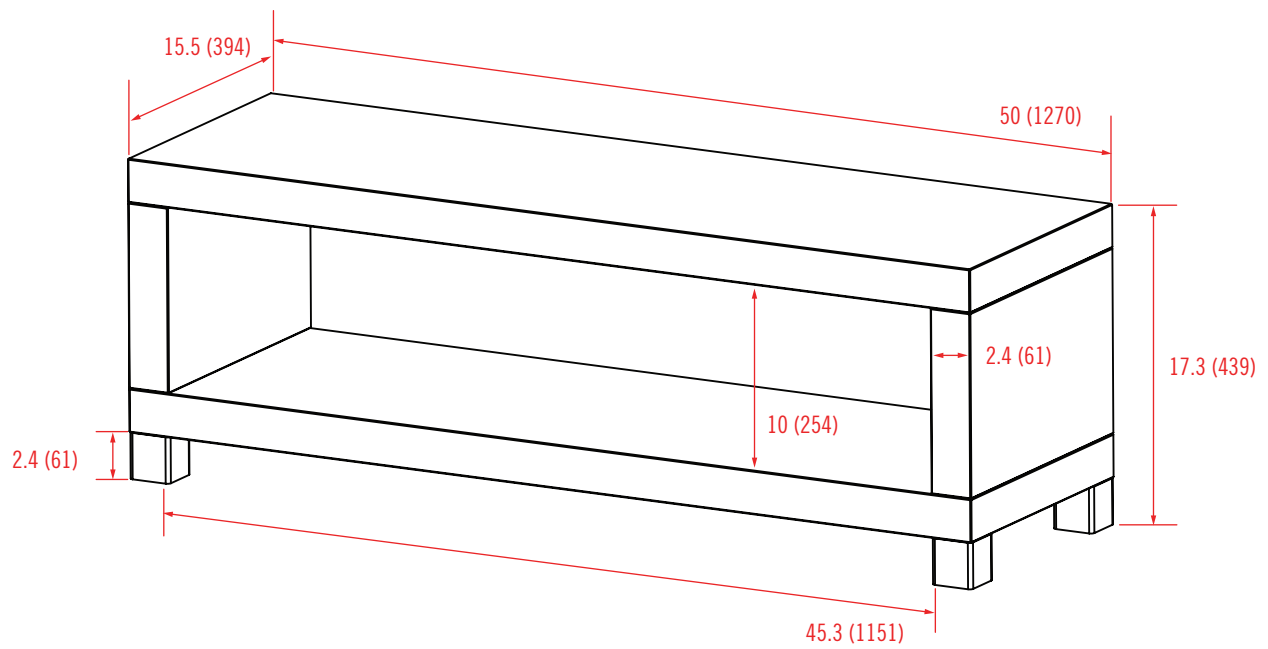

Echo 50

inches (mm)