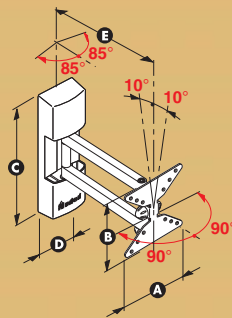

10" → 26"
25 → 66 cm

LCD 25

Colour: ●

A = 115 mm (4.5")
B = 115 mm (4.5")
C = 180 mm (7.1")
D = 75 mm (3")
E = 88 mm (3.5")

20 kg / 44 lbs

VESA

75 mm, 100 mm

LCD 30

Colours: ● ●

A = 124 mm (4.9")
B = 130 mm (5.2")
C = 190 mm (7.5")
D = 75 mm (3")
E = 82 mm (3.2")

20 kg / 44 lbs

10" → 26"
25 → 66 cm

LCD R30

Colours: ● ●

A = 124 mm (4.9")
B = 130 mm (5.2")
C = 190 mm (7.5")
D = 75 mm (3")
E = min 71 mm (2.7")
max 225 mm (8.9")

20 kg / 44 lbs

mm/inch

LCD S30

Colours: ● ●

A = 124 mm (4.9")
B = 130 mm (5.2")
C = 190 mm (7.5")
D = 75 mm (3")
E = min 71 mm (2.7")
max 410 mm (16.1")

15 kg / 33 lbs

VESA

50 mm, 75 mm, 100 mm