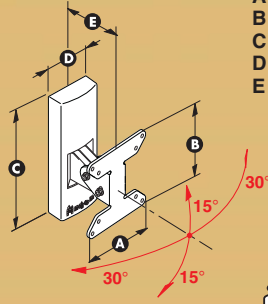

10" → 26"
25 → 66 cm

LCD 25

Colour: ●

A = 115 mm (4.5")
B = 115 mm (4.5")
C = 180 mm (7.1")
D = 75 mm (3")
E = 88 mm (3.5")

20 kg / 44 lbs

VESA

75 mm, 100 mm

LCD 30

Colours: ● ●

A = 124 mm (4.9")
B = 130 mm (5.2")
C = 190 mm (7.5")
D = 75 mm (3")
E = 82 mm (3.2")

20 kg / 44 lbs

10" → 26"
25 → 66 cm

LCD R30

Colours: ● ●

A = 124 mm (4.9")
B = 130 mm (5.2")
C = 190 mm (7.5")
D = 75 mm (3")
E = min 71 mm (2.7")
max 225 mm (8.9")

20 kg / 44 lbs

mm/inch

LCD S30

Colours: ● ●

A = 124 mm (4.9")
B = 130 mm (5.2")
C = 190 mm (7.5")
D = 75 mm (3")
E = min 71 mm (2.7")
max 410 mm (16.1")

15 kg / 33 lbs

VESA

50 mm, 75 mm, 100 mm