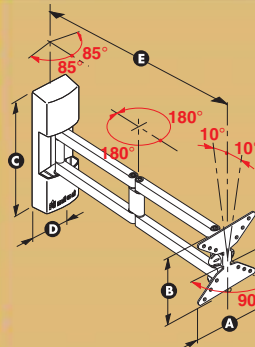

10" → 26"
25 → 66 cm

LCD 25

Colour: ●

A = 115 mm (4.5")
B = 115 mm (4.5")
C = 180 mm (7.1")
D = 75 mm (3")
E = 88 mm (3.5")

20 kg / 44 lbs

VESA

75 mm, 100 mm

LCD 30

Colours: ● ●

A = 124 mm (4.9")
B = 130 mm (5.2")
C = 190 mm (7.5")
D = 75 mm (3")
E = 82 mm (3.2")

20 kg / 44 lbs

10" → 26"
25 → 66 cm

LCD R30

Colours: ● ●

A = 124 mm (4.9")
B = 130 mm (5.2")
C = 190 mm (7.5")
D = 75 mm (3")
E = min 71 mm (2.7")
max 225 mm (8.9")

20 kg / 44 lbs

mm/inch

LCD S30

Colours: ● ●

A = 124 mm (4.9")
B = 130 mm (5.2")
C = 190 mm (7.5")
D = 75 mm (3")
E = min 71 mm (2.7")
max 410 mm (16.1")

15 kg / 33 lbs

VESA

50 mm, 75 mm, 100 mm