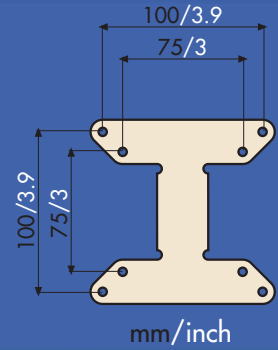

10" → 26"
25 → 66 cm

LCD 25

Colour: ●

A = 115 mm (4.5")
B = 115 mm (4.5")
C = 180 mm (7.1")
D = 75 mm (3")
E = 88 mm (3.5")

20 kg / 44 lbs

VESA

75 mm, 100 mm

LCD 30

Colours: ● ●

A = 124 mm (4.9")
B = 130 mm (5.2")
C = 190 mm (7.5")
D = 75 mm (3")
E = 82 mm (3.2")

20 kg / 44 lbs

10" → 26"
25 → 66 cm

LCD R30

Colours: ● ●

A = 124 mm (4.9")
B = 130 mm (5.2")
C = 190 mm (7.5")
D = 75 mm (3")
E = min 71 mm (2.7")
max 225 mm (8.9")

20 kg / 44 lbs

mm/inch

LCD S30

Colours: ● ●

A = 124 mm (4.9")
B = 130 mm (5.2")
C = 190 mm (7.5")
D = 75 mm (3")
E = min 71 mm (2.7")
max 410 mm (16.1")

15 kg / 33 lbs

VESA

50 mm, 75 mm, 100 mm