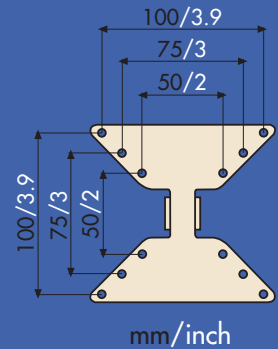

10" → 26"
25 → 66 cm

LCD 25

Colour: ●

A = 115 mm (4.5")
B = 115 mm (4.5")
C = 180 mm (7.1")
D = 75 mm (3")
E = 88 mm (3.5")

20 kg / 44 lbs

VESA

75 mm, 100 mm

LCD 30

Colours: ● ●

A = 124 mm (4.9")
B = 130 mm (5.2")
C = 190 mm (7.5")
D = 75 mm (3")
E = 82 mm (3.2")

20 kg / 44 lbs

10" → 26"
25 → 66 cm

LCD R30

Colours: ● ●

A = 124 mm (4.9")
B = 130 mm (5.2")
C = 190 mm (7.5")
D = 75 mm (3")
E = min 71 mm (2.7")
max 225 mm (8.9")

20 kg / 44 lbs

mm/inch

LCD S30

Colours: ● ●

A = 124 mm (4.9")
B = 130 mm (5.2")
C = 190 mm (7.5")
D = 75 mm (3")
E = min 71 mm (2.7")
max 410 mm (16.1")

15 kg / 33 lbs

VESA

50 mm, 75 mm, 100 mm