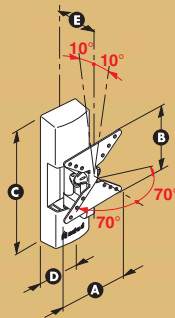

10" → 26"
25 → 66 cm

LCD 25

Colour: ●

A = 115 mm (4.5")
B = 115 mm (4.5")
C = 180 mm (7.1")
D = 75 mm (3")
E = 88 mm (3.5")

20 kg / 44 lbs

VESA

75 mm, 100 mm

LCD 30

Colours: ● ●

A = 124 mm (4.9")
B = 130 mm (5.2")
C = 190 mm (7.5")
D = 75 mm (3")
E = 82 mm (3.2")

20 kg / 44 lbs

10" → 26"
25 → 66 cm

LCD R30

Colours: ● ●

A = 124 mm (4.9")
B = 130 mm (5.2")
C = 190 mm (7.5")
D = 75 mm (3")
E = min 71 mm (2.7")
max 225 mm (8.9")

20 kg / 44 lbs

mm/inch

LCD S30

Colours: ● ●

A = 124 mm (4.9")
B = 130 mm (5.2")
C = 190 mm (7.5")
D = 75 mm (3")
E = min 71 mm (2.7")
max 410 mm (16.1")

15 kg / 33 lbs

VESA

50 mm, 75 mm, 100 mm